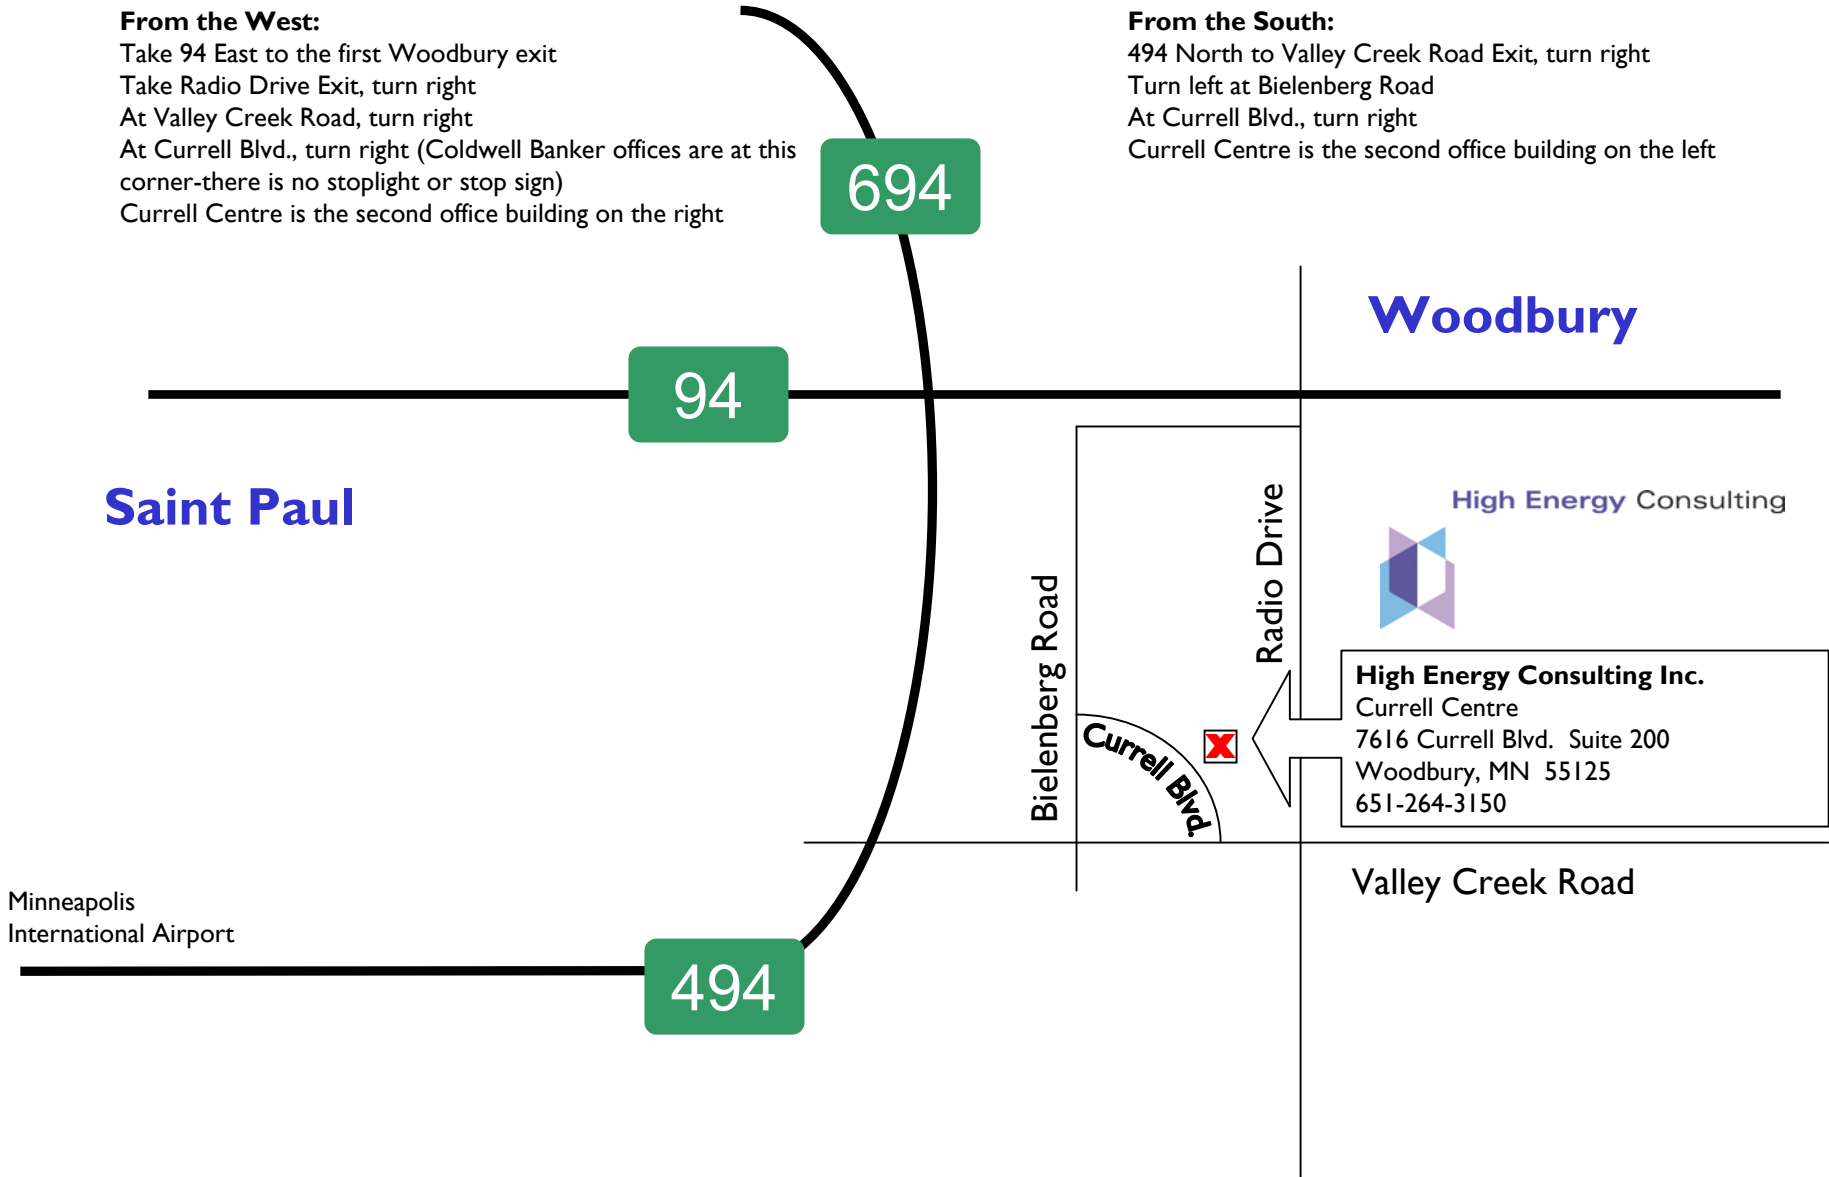

Directions to High Energy Consulting

From the West:

Take 94 East to the first Woodbury exit
Take Radio Drive Exit, turn right
At Valley Creek Road, turn right
At Currell Blvd., turn right (Coldwell Banker offices are at this corner-there is no stoplight or stop sign)
Currell Centre is the second office building on the right

From the South:

494 North to Valley Creek Road Exit, turn right
Turn left at Bielenberg Road
At Currell Blvd., turn right
Currell Centre is the second office building on the left

94

694

494

Woodbury

Saint Paul

Currell Blvd.